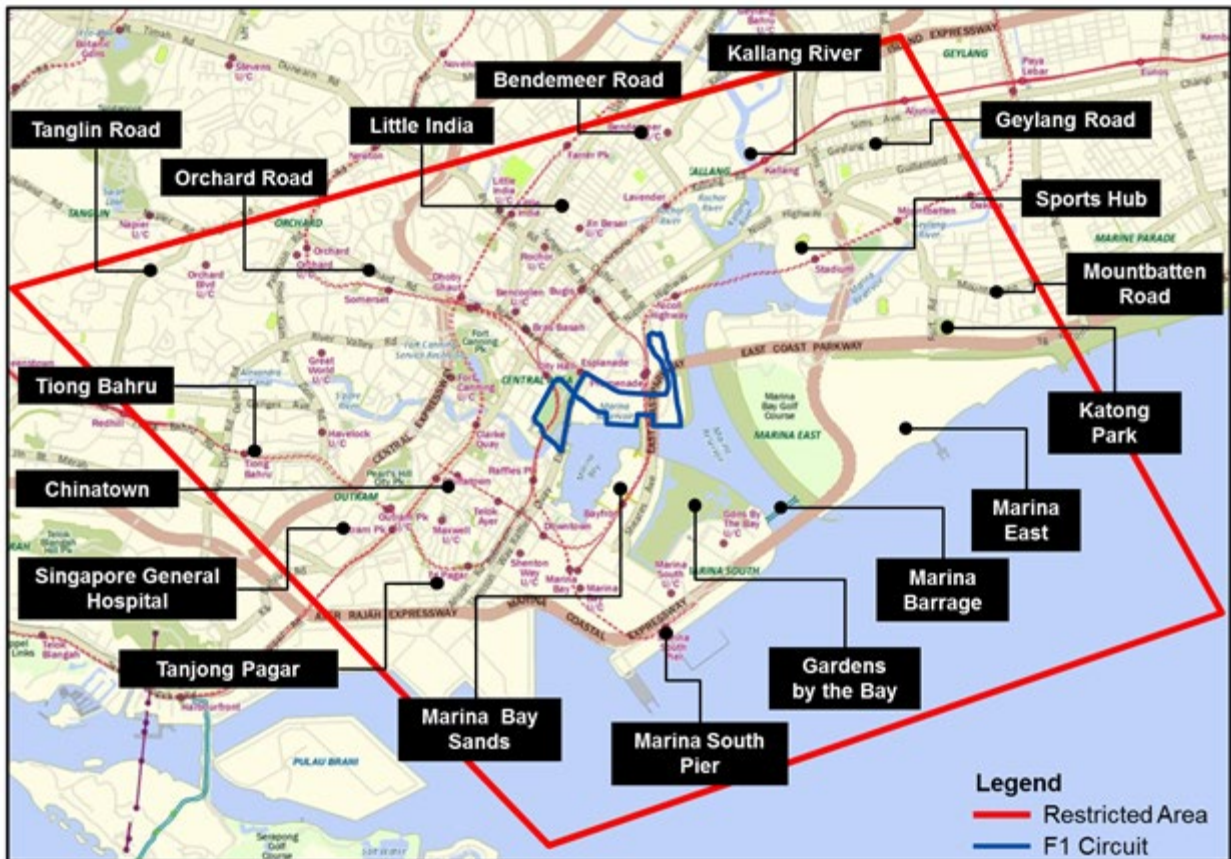

**Map of Temporary Restricted Area During  
2024 Formula 1 Singapore Airlines Singapore Grand Prix**

*The Temporary Restricted Area covers the area that a low-flying helicopter will be operating in as well as safety buffers around it.*