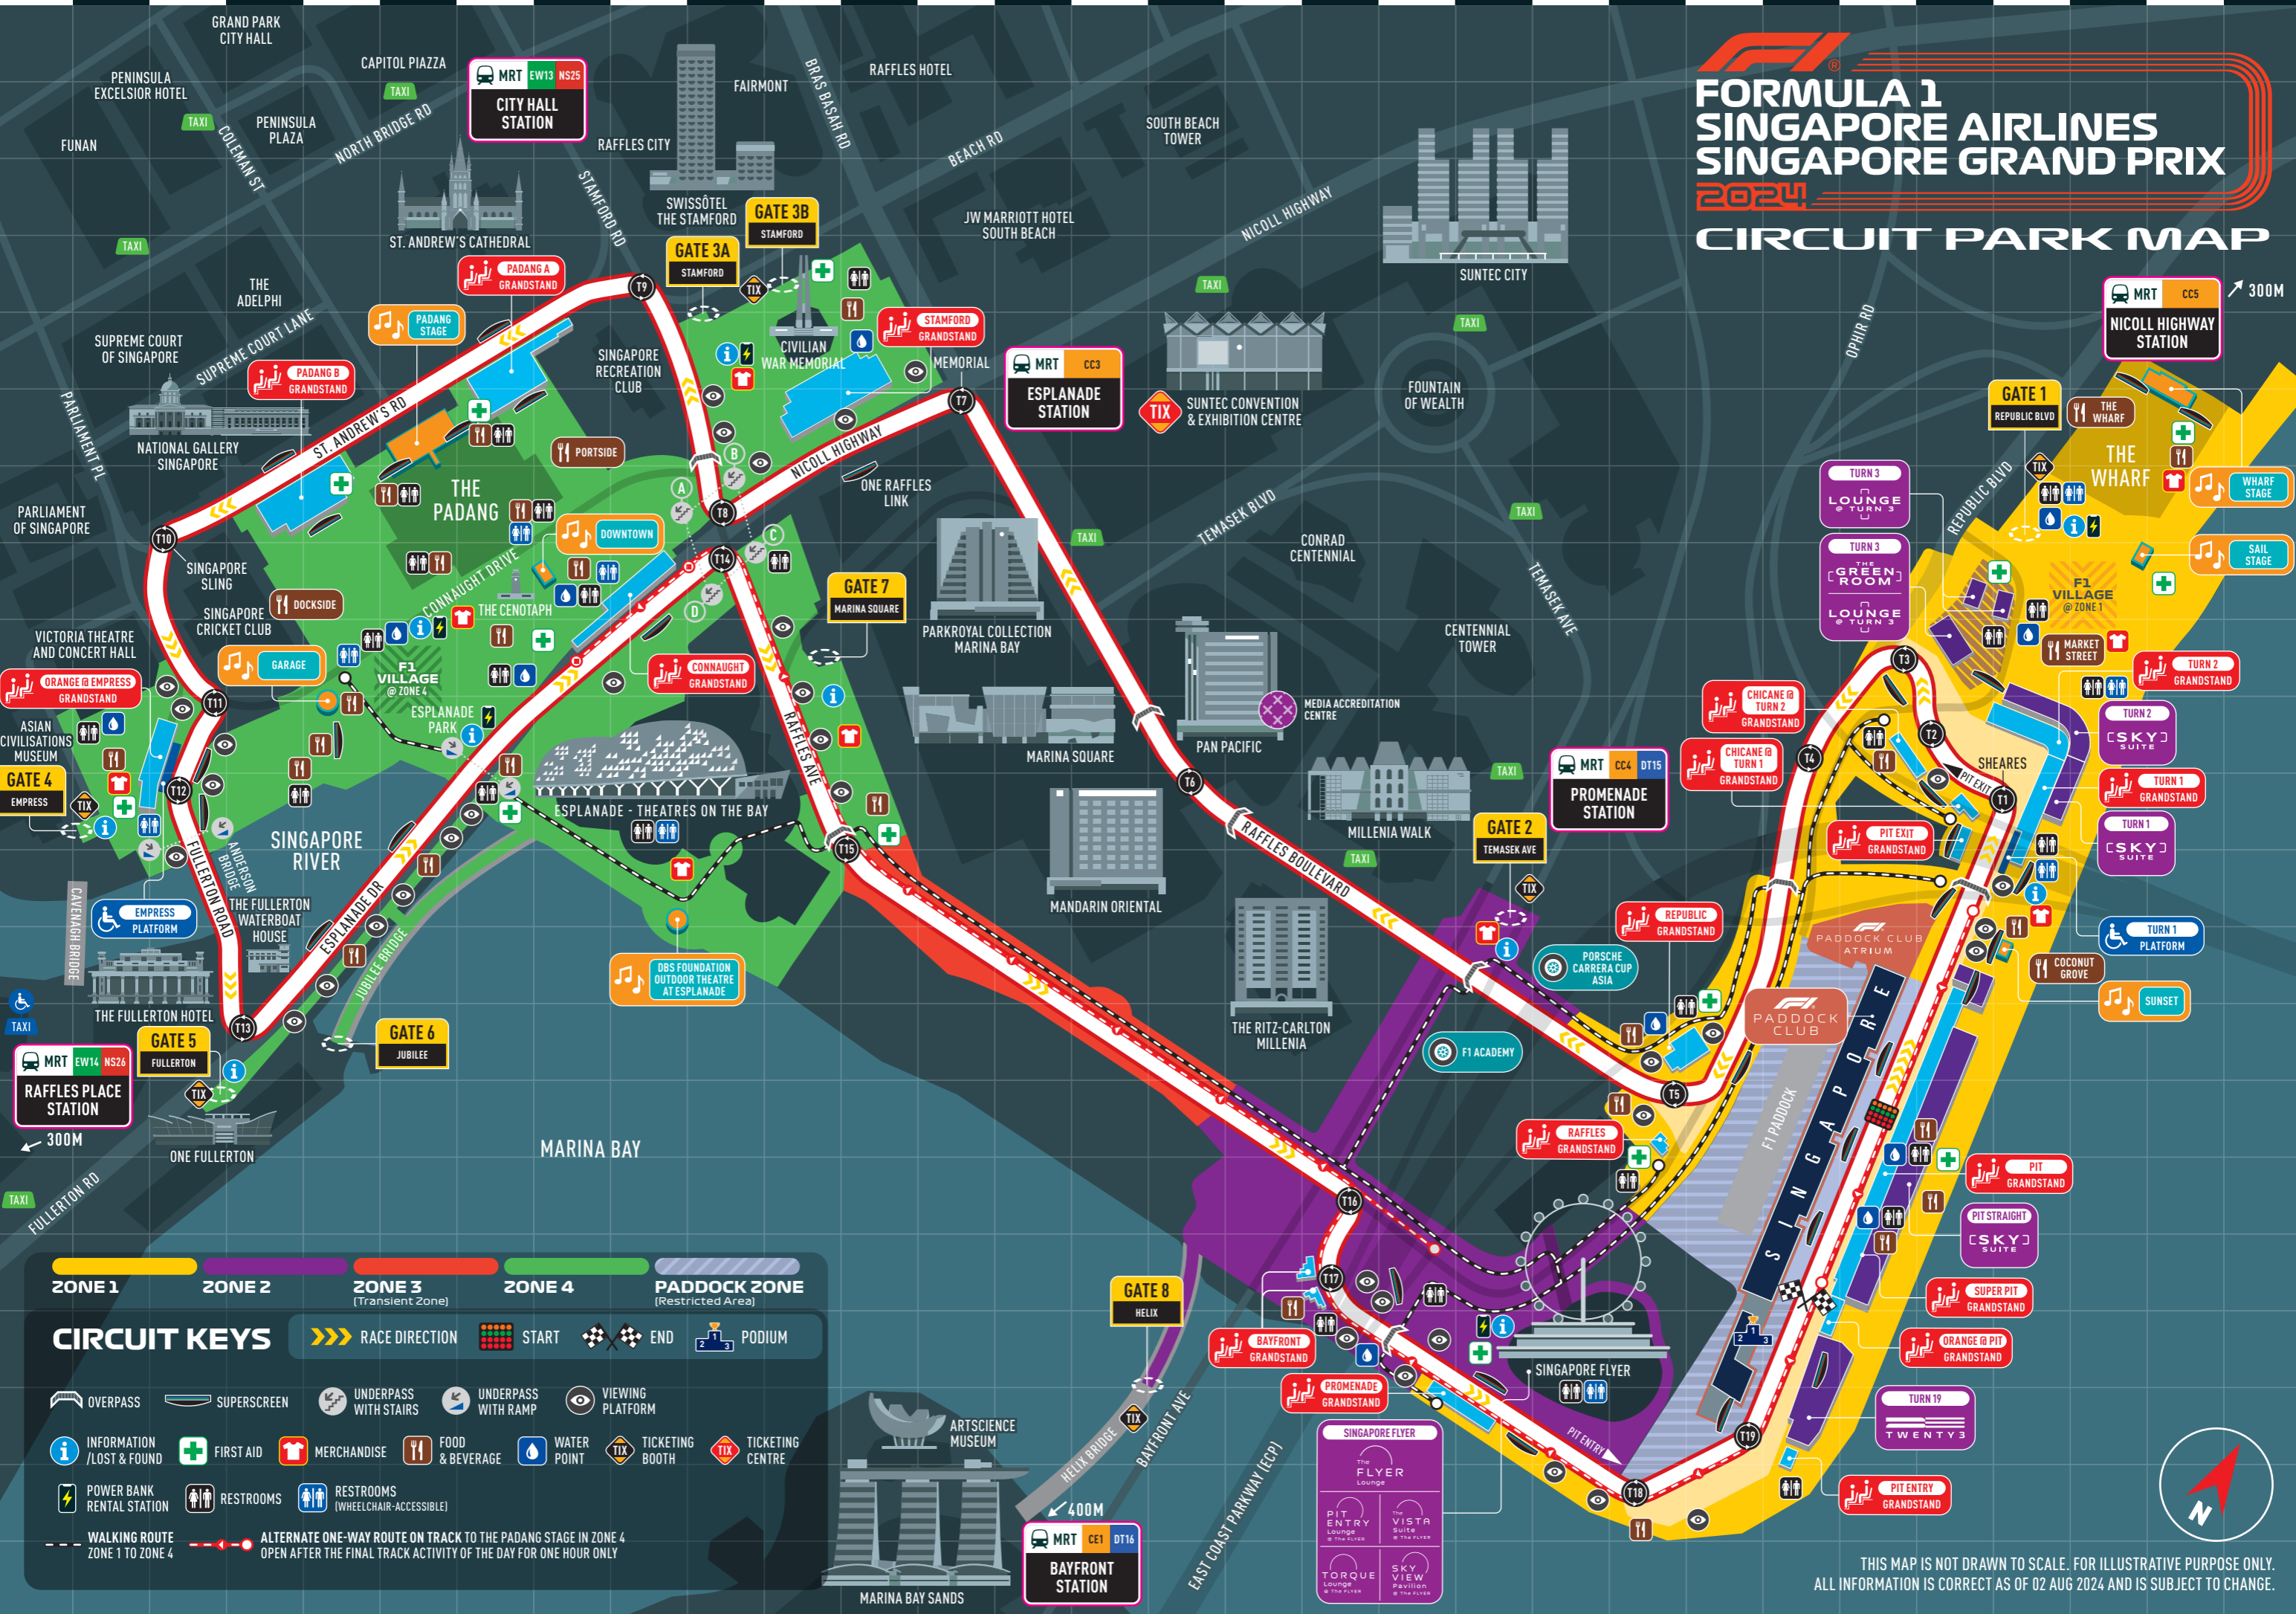

# FORMULA 1 SINGAPORE AIRLINES SINGAPORE GRAND PRIX 2024

## CIRCUIT PARK MAP

THIS MAP IS NOT DRAWN TO SCALE. FOR ILLUSTRATIVE PURPOSE ONLY. ALL INFORMATION IS CORRECT AS OF 02 AUG 2024 AND IS SUBJECT TO CHANGE.